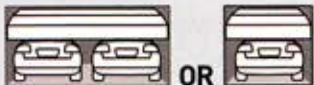

PowerAce®

PowerAce

Merlin

DOOR TYPES: residential sectional doors **DOOR SIZE:** doors up to 13.5m²

Key Benefits

Compliant to Australian and New Zealand Standard AS/NZS 60335-2-95

Security+2.0

Transmitters communicate on multiple frequencies with encrypted rolling code. This ensures the strongest frequency is selected every time, virtually eliminating interference while providing the highest level of security.